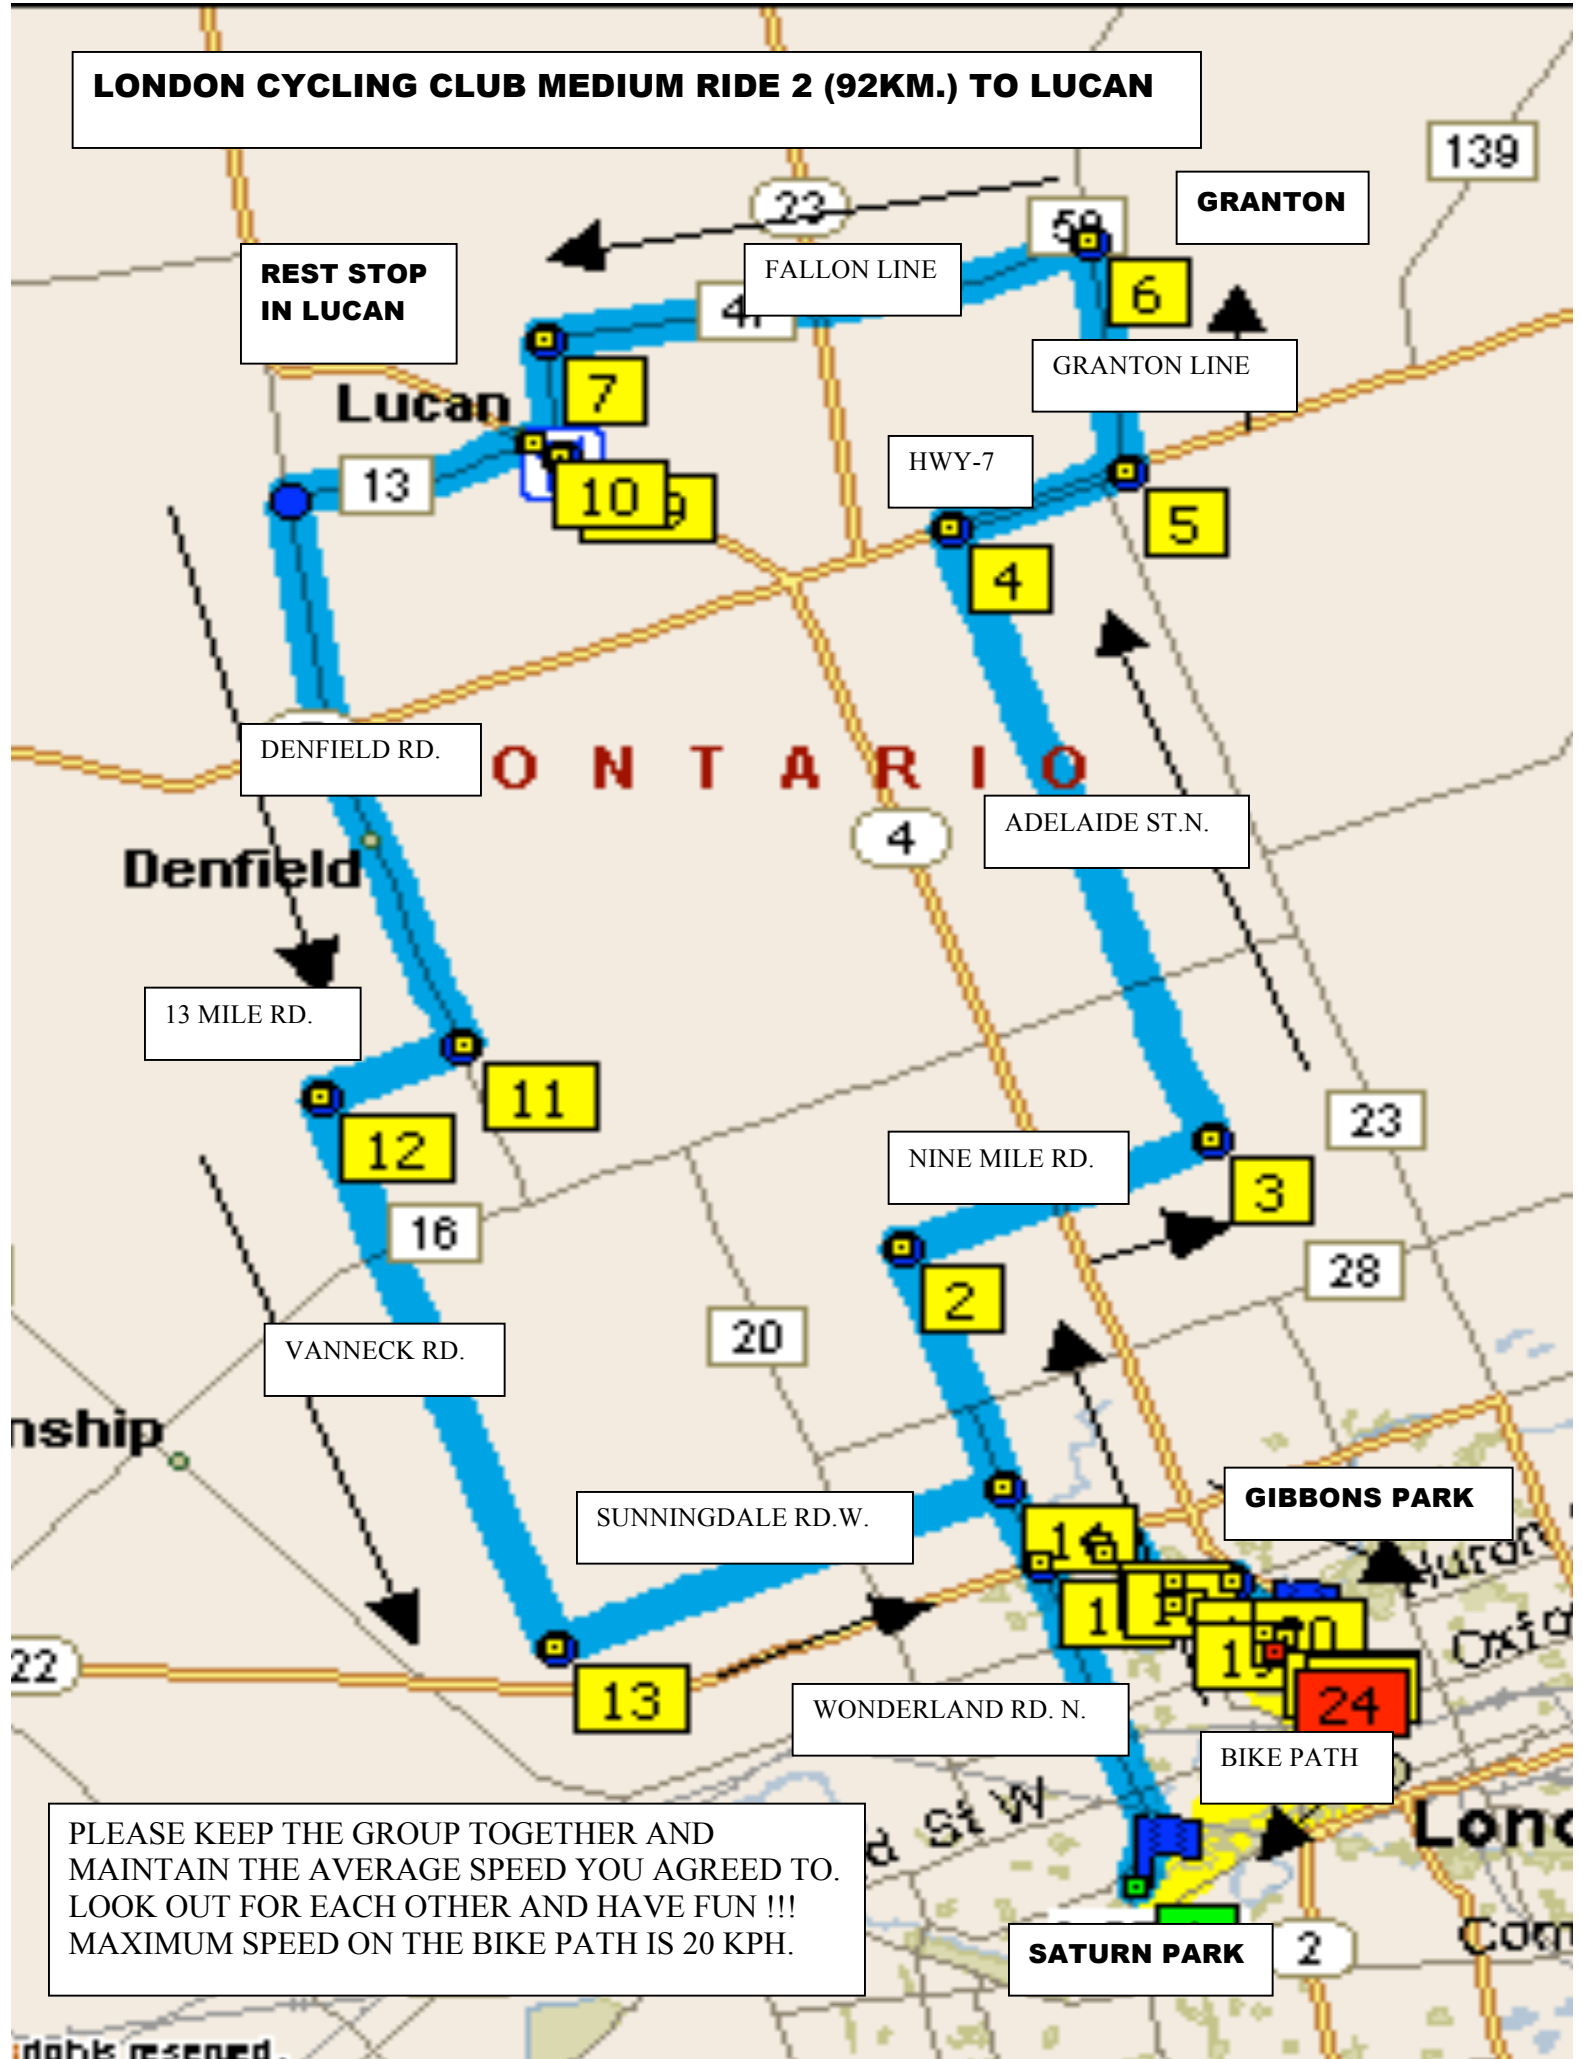

LONDON CYCLING CLUB MEDIUM RIDE 2 (92KM.) TO LUCAN

PLEASE KEEP THE GROUP TOGETHER AND MAINTAIN THE AVERAGE SPEED YOU AGREED TO. LOOK OUT FOR EACH OTHER AND HAVE FUN !!! MAXIMUM SPEED ON THE BIKE PATH IS 20 KPH.

LCC MEDIUM RIDE 2 (92KM.) TO LUCAN

RIDE LEAVES FROM SATURN PARK AT 9:00 AM.

Km	Follow the bike path (West) 1km. to the Wonderland Rd.N. turn off	1.0 km
0.0	At 1 merge (North) onto Wonderland Rd (S) (North)	7.2 km
7.2	At 2, turn RIGHT (East) onto Sunningdale Rd (W)	4.9 km
12.1	At 3, turn LEFT (North) onto Adelaide St N	15.3 km
27.4	At 4, turn RIGHT (East) onto HWY-7 [Elginfield Rd] !!! CAUTION BUSY ROAD !!!	2.8 km
30.2	At 5, turn LEFT (North) onto CR-59 [Granton Line]	3.9 km
34.0	At 6, turn LEFT (West) onto CR-47 [Fallon Dr]	8.3 km
42.3	At 7, turn LEFT onto CR-47 [Saintsbury Line] (South)	2.0 km
44.3	Arrive REST STOP in Lucan	
44.3	At 9, Depart REST STOP, RIGHT (West) onto HWY-4 [Main St]	0.5 km
44.8	At 10, bear LEFT (West) onto CR-13 [William St]	3.8 km
48.6	At 11, turn LEFT (South) onto CR-20 [Denfield Rd]	9.6 km
58.2	At 12, turn RIGHT (West) onto 13 Mile Rd	2.3 km
60.5	At 13, turn LEFT (South) onto Vanneck Rd	9.9 km
70.4	At 14, turn LEFT (East) onto Sunningdale Rd W	7.2 km
77.6	At 15, turn RIGHT (South) onto Wonderland Rd N	1.4 km
79.0	At 16, turn LEFT (East) onto HWY-22 [Fanshawe Park Rd W]	0.9 km
79.9	At 17, turn RIGHT (South) onto Pinnacle Pky	0.2 km
80.1	At 18, turn LEFT (East) onto Ambleside Dr	1.4 km
81.5	At 19, turn RIGHT (South) onto Corley Dr	0.4 km
81.9	At 20, turn LEFT (East) onto Windermere Rd	0.9 km
82.8	At 21, turn RIGHT (South) onto Perth Dr	1.0 km
83.8	At 22, turn LEFT (East) onto University Dr	0.3 km
84.2	At 23, turn RIGHT (South) onto Sunset St	60 m
84.3	At 24, turn RIGHT (West) onto The Parkway	0.4 km
84.6	At 25, turn RIGHT onto the bike path and follow it (West) 7km. back to Saturn Park.	7.0 km

Hope you had a great ride. See you next week.